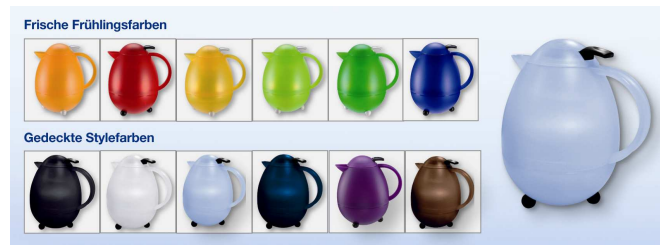

Reliability - and that is what the vacuum flasks stand for. Consequently, new designs are regularly added and popular classic designs are updated to satisfy current trends.

**Elegant design**

Two new models complement the Leifheit range of vacuum jugs. Shine and Style will be available in various sizes from May 2010. Their exclusive design makes them stand out. Both vacuum jugs have a double-walled stainless steel body and a convenient one-handed opening mechanism, to allow opening, pouring and closing with one hand.

The new vacuum jug Coco in modern white, trendy purple or elegant stainless steel is ideal for open-air picnics. Available from June 2010. Coco is very shock and impact resistant and therefore ideal for excursions and trips.

selection you are

sure to find your choice of style and colour: We have fresh spring colours such as orange, yellow and green as well as trendy colours such as black, white and purple. Whether you go for shiny or matte: Holding up to eight cups, each of our jugs in eye-catching designs will bring a splash of colour to your coffee table and keep the conversation flowing.